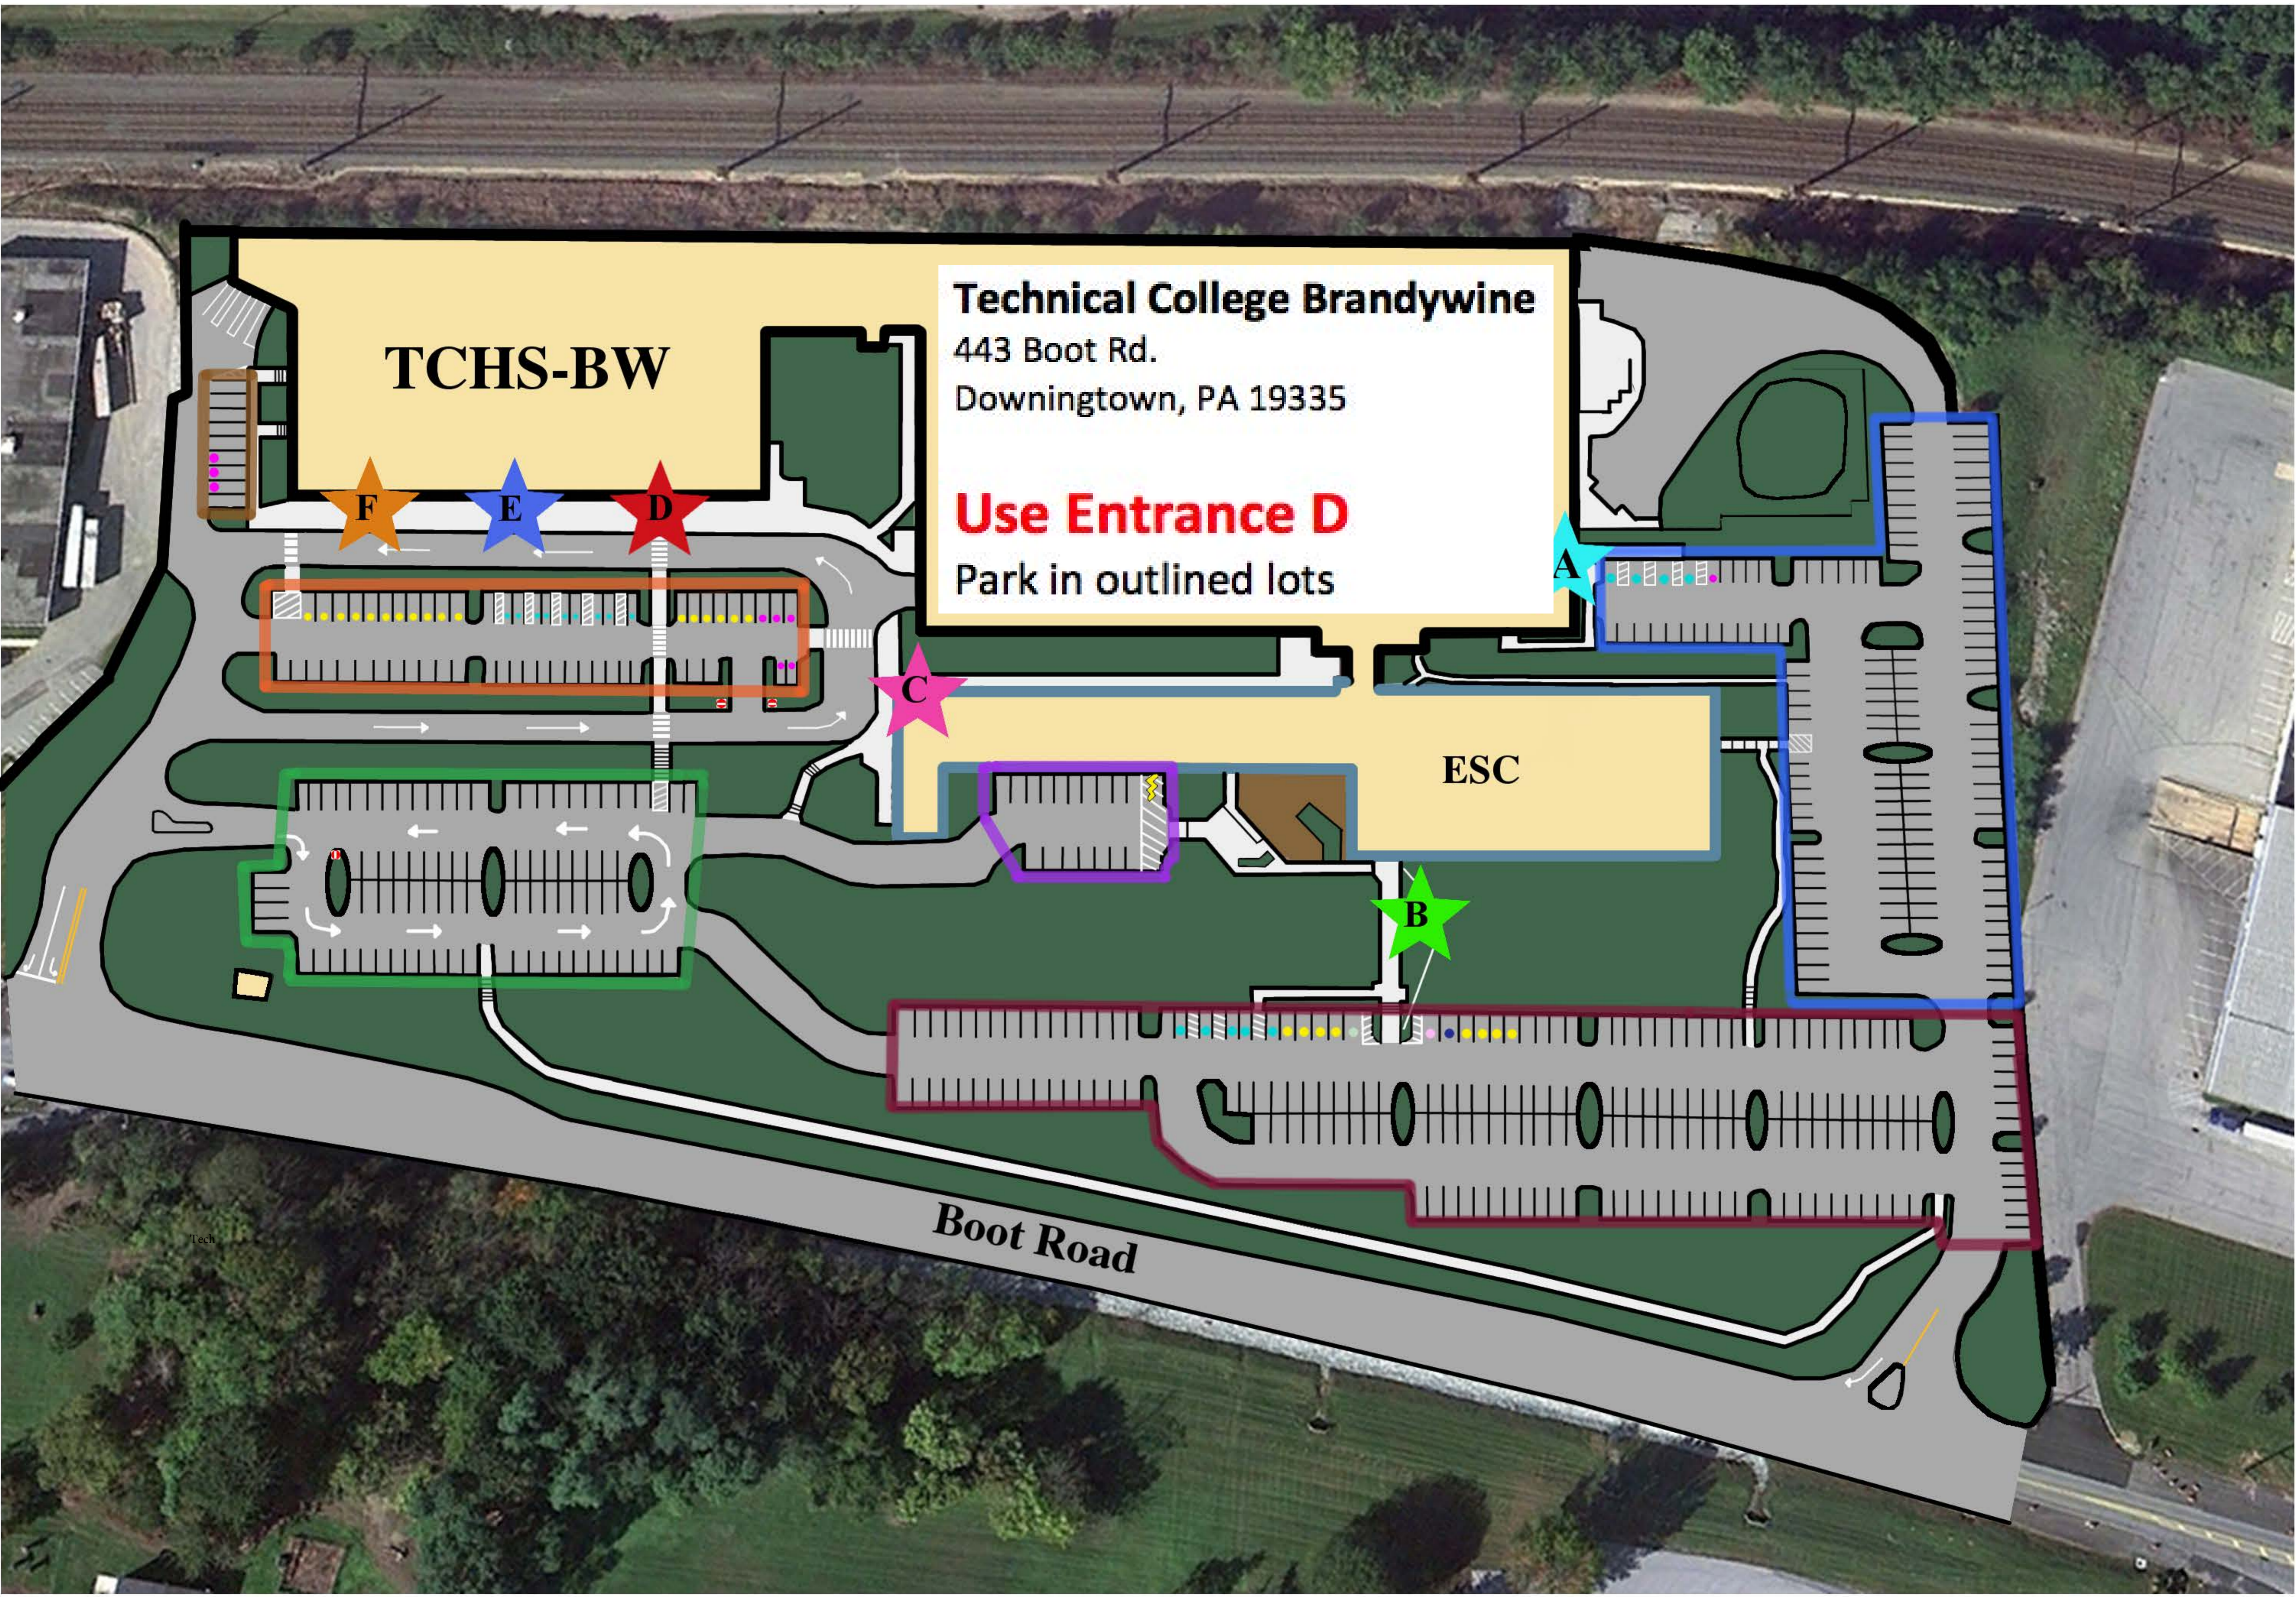

TCHS-BW

Technical College Brandywine

443 Boot Rd.
Downingtown, PA 19335

Use Entrance D

Park in outlined lots

ESC

Boot Road

TCHS Brandywine Map